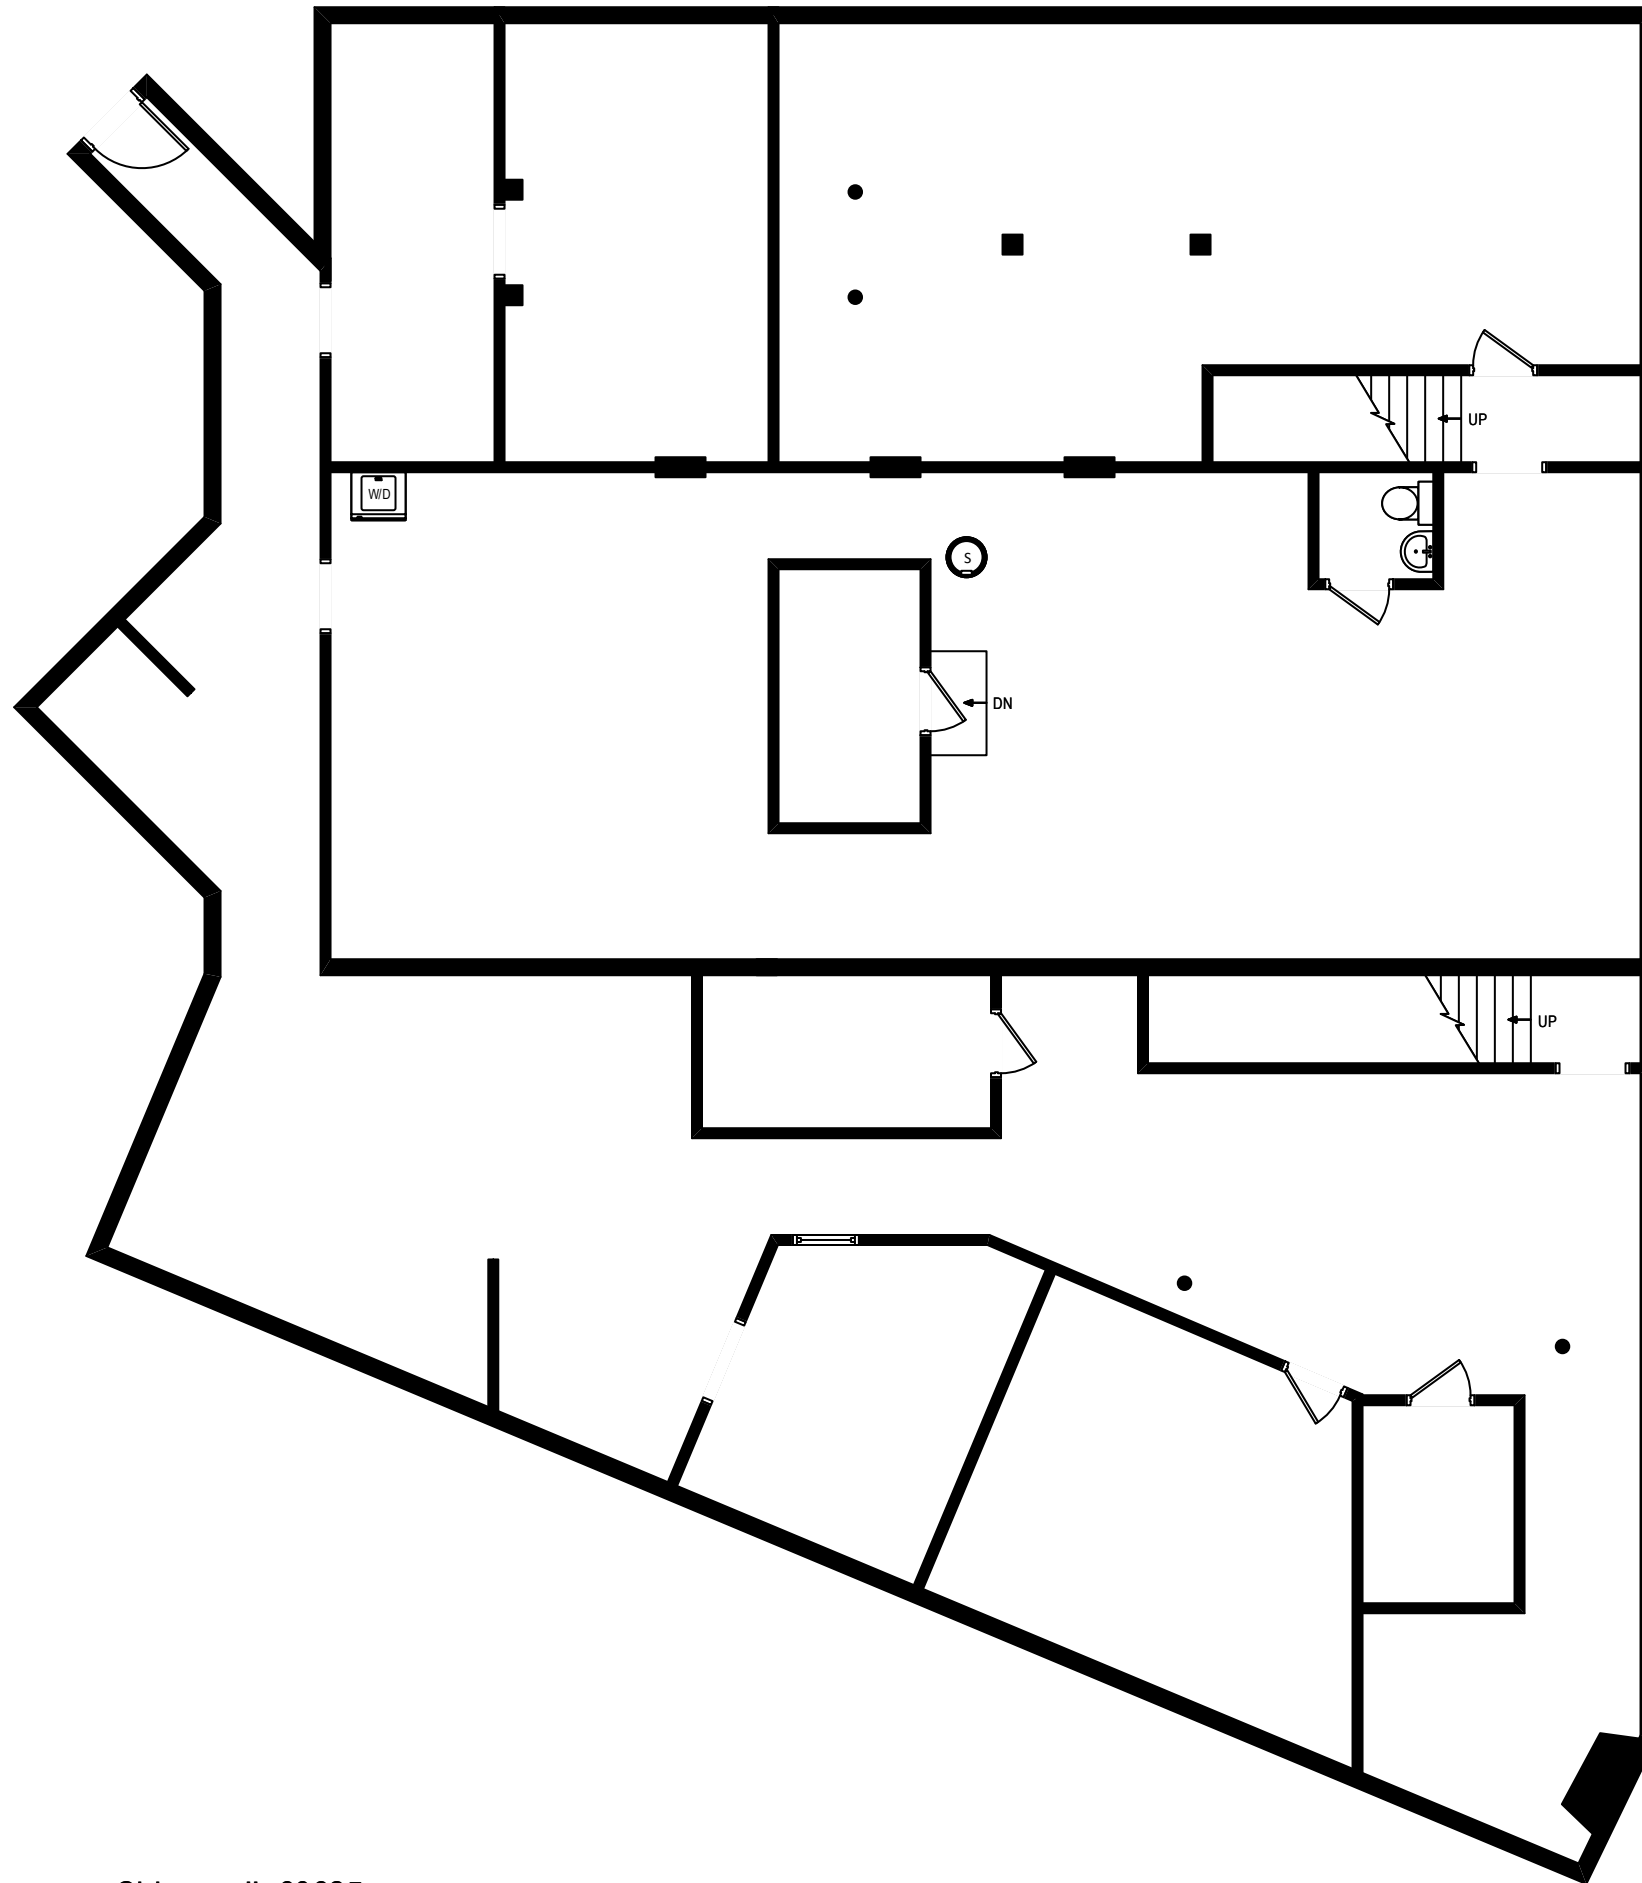

4600 N. Lincoln Avenue - Chicago, IL 60625

First Level. 3530sq Ft

All dimensions are approximate. This plan is for marketing purposes only.

4600 N. Lincoln Avenue - Chicago, IL 60625

Lower Level. 3980sq ft

All dimensions are approximate. This plan is for marketing purposes only.